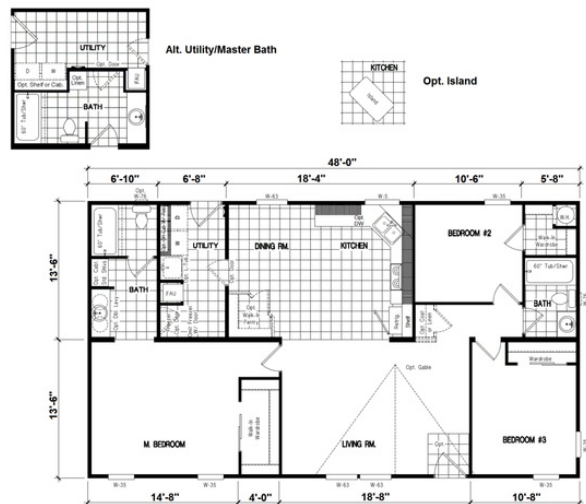

DRM482F 48' DREAM

DRM482F 48' DREAM

Model number:

3 beds • 2 baths • 1296 sq.ft. • 28' width • 48' depth

Our home building facilities invest in continuous product and process improvements. Plans, dimensions, features, materials, specifications and availability are subject to change without notice or obligation. Renderings and floor plans are representative likenesses of our homes and may differ from the actual homes. We invite you to tour a Home Center near you and inspect the highest value in quality housing available or call (360) 438-0246 to speak with a Home Consultant. Copyright 2017, CMH. All rights reserved.

DREAM SERIES SILVER 27x48 DRM 482F
3 BEDROOM, 2 BATH - 1,296 SQ. FT.

27 WIDE

REV. 09/17/05

DRM482F 48' DREAM Model number:

3 beds • 2 baths • 1296 sq.ft. • 28' width • 48' depth

Our home building facilities invest in continuous product and process improvements. Plans, dimensions, features, materials, specifications and availability are subject to change without notice or obligation. Renderings and floor plans are representative likenesses of our homes and may differ from the actual homes. We invite you to tour a Home Center near you and inspect the highest value in quality housing available or call (360) 438-0246 to speak with a Home Consultant. Copyright 2017, CMH. All rights reserved.