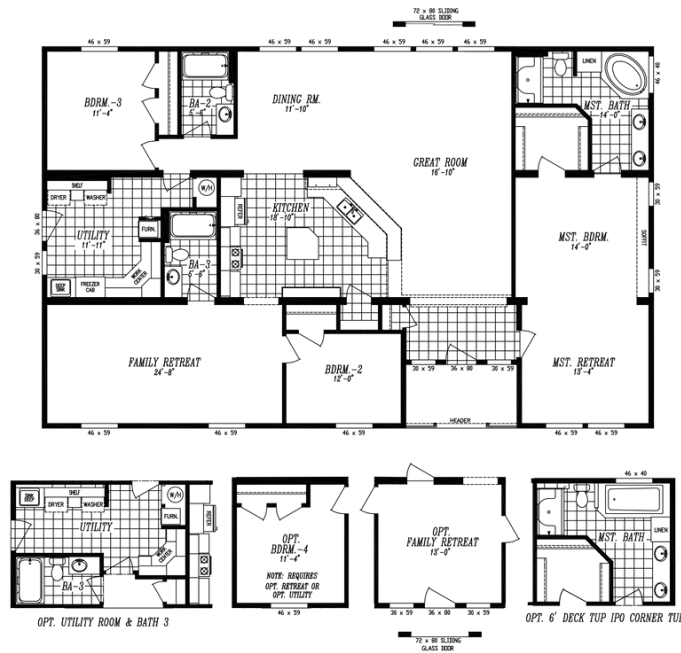

9593S WASHINGTON

9593S WASHINGTON Model number:

3 beds • 3 baths • 2104 sq.ft. • 40' width • 64' depth

Our home building facilities invest in continuous product and process improvements. Plans, dimensions, features, materials, specifications and availability are subject to change without notice or obligation. Renderings and floor plans are representative likenesses of our homes and may differ from the actual homes. We invite you to tour a Home Center near you and inspect the highest value in quality housing available or call (360) 438-0246 to speak with a Home Consultant. Copyright 2017, CMH. All rights reserved.

9593S WASHINGTON Model number:

3 beds • 3 baths • 2104 sq.ft. • 40' width • 64' depth

Our home building facilities invest in continuous product and process improvements. Plans, dimensions, features, materials, specifications and availability are subject to change without notice or obligation. Renderings and floor plans are representative likenesses of our homes and may differ from the actual homes. We invite you to tour a Home Center near you and inspect the highest value in quality housing available or call (360) 438-0246 to speak with a Home Consultant. Copyright 2017, CMH. All rights reserved.