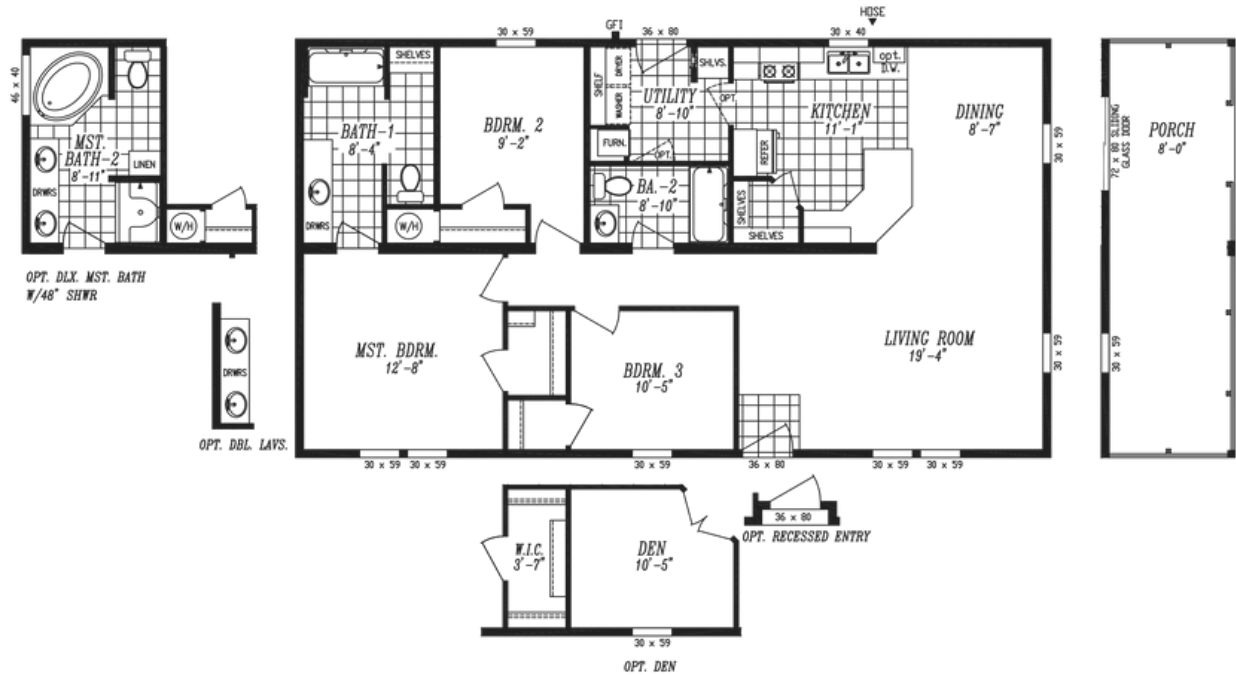

2017 COLUMBIA RIVER

2017 COLUMBIA RIVER Model number:

3 beds • 2 baths • 1280 sq.ft. • 28' width • 48' depth

Our home building facilities invest in continuous product and process improvements. Plans, dimensions, features, materials, specifications and availability are subject to change without notice or obligation. Renderings and floor plans are representative likenesses of our homes and may differ from the actual homes. We invite you to tour a Home Center near you and inspect the highest value in quality housing available or call (360) 438-0246 to speak with a Home Consultant. Copyright 2017, CMH. All rights reserved.

<https://www.laceyclayton.com>

CLAYTON HOMES-LACEY

6312 MARTIN WAY
LACEY, WA 98516

Monday - Thursday: 10am - 5:30pm
Friday: 10am - 5:30pm
Saturday: 10am - 5:30pm
Sunday: Closed

(360) 438-0246

2017 COLUMBIA RIVER Model number:

3 beds • 2 baths • 1280 sq.ft. • 28' width • 48' depth

Our home building facilities invest in continuous product and process improvements. Plans, dimensions, features, materials, specifications and availability are subject to change without notice or obligation. Renderings and floor plans are representative likenesses of our homes and may differ from the actual homes. We invite you to tour a Home Center near you and inspect the highest value in quality housing available or call (360) 438-0246 to speak with a Home Consultant. Copyright 2017, CMH. All rights reserved.